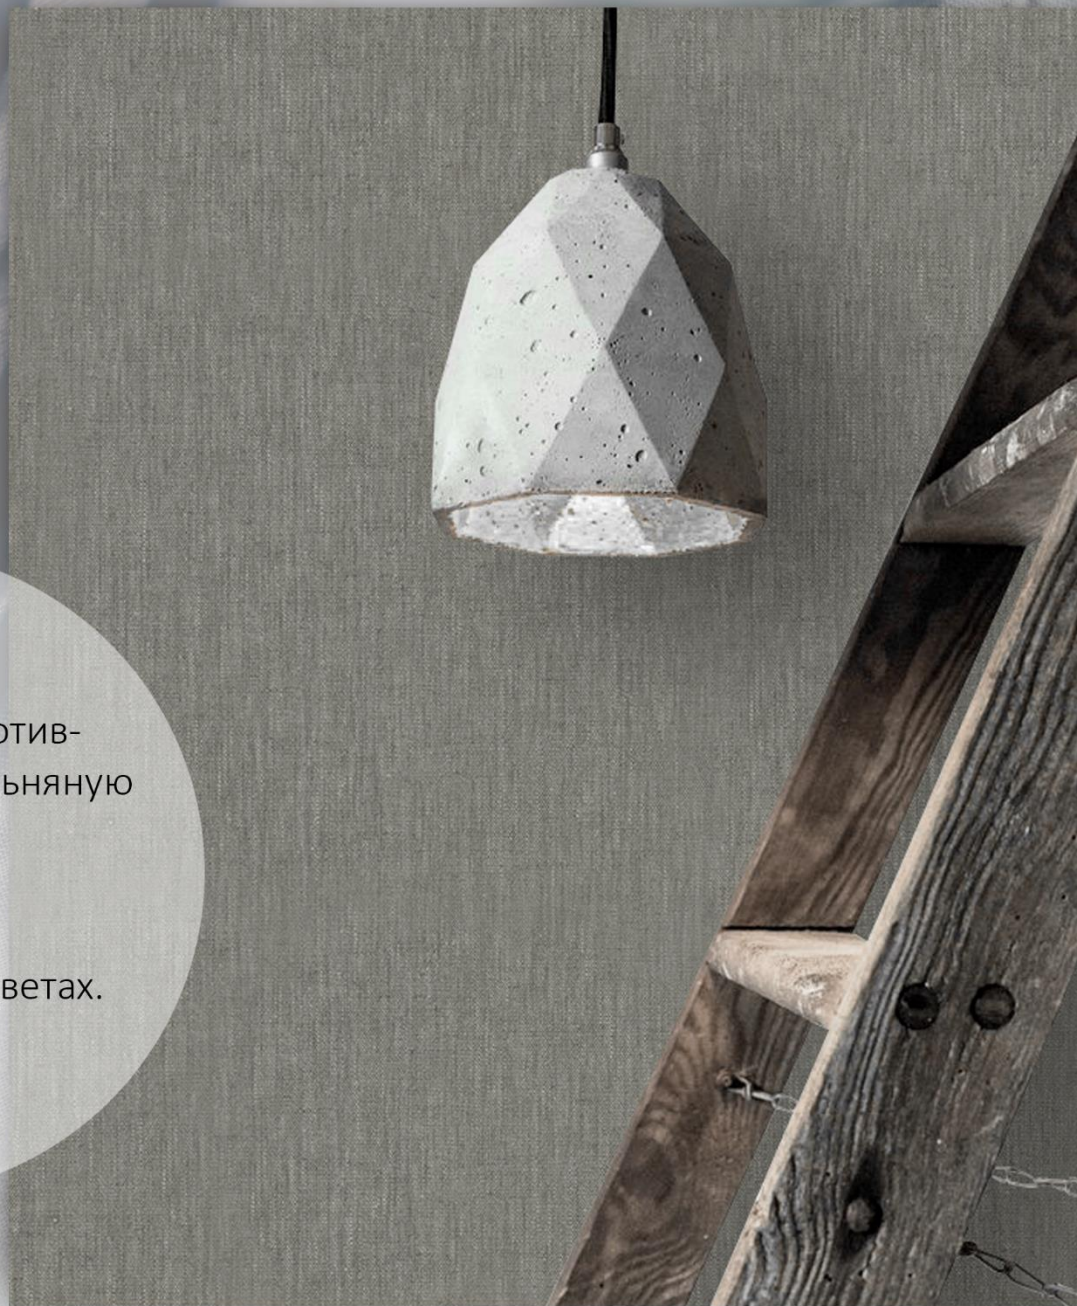

Универсальный мотив-фон, имитирующий льняную ткань.

Представлен в 7 цветах.