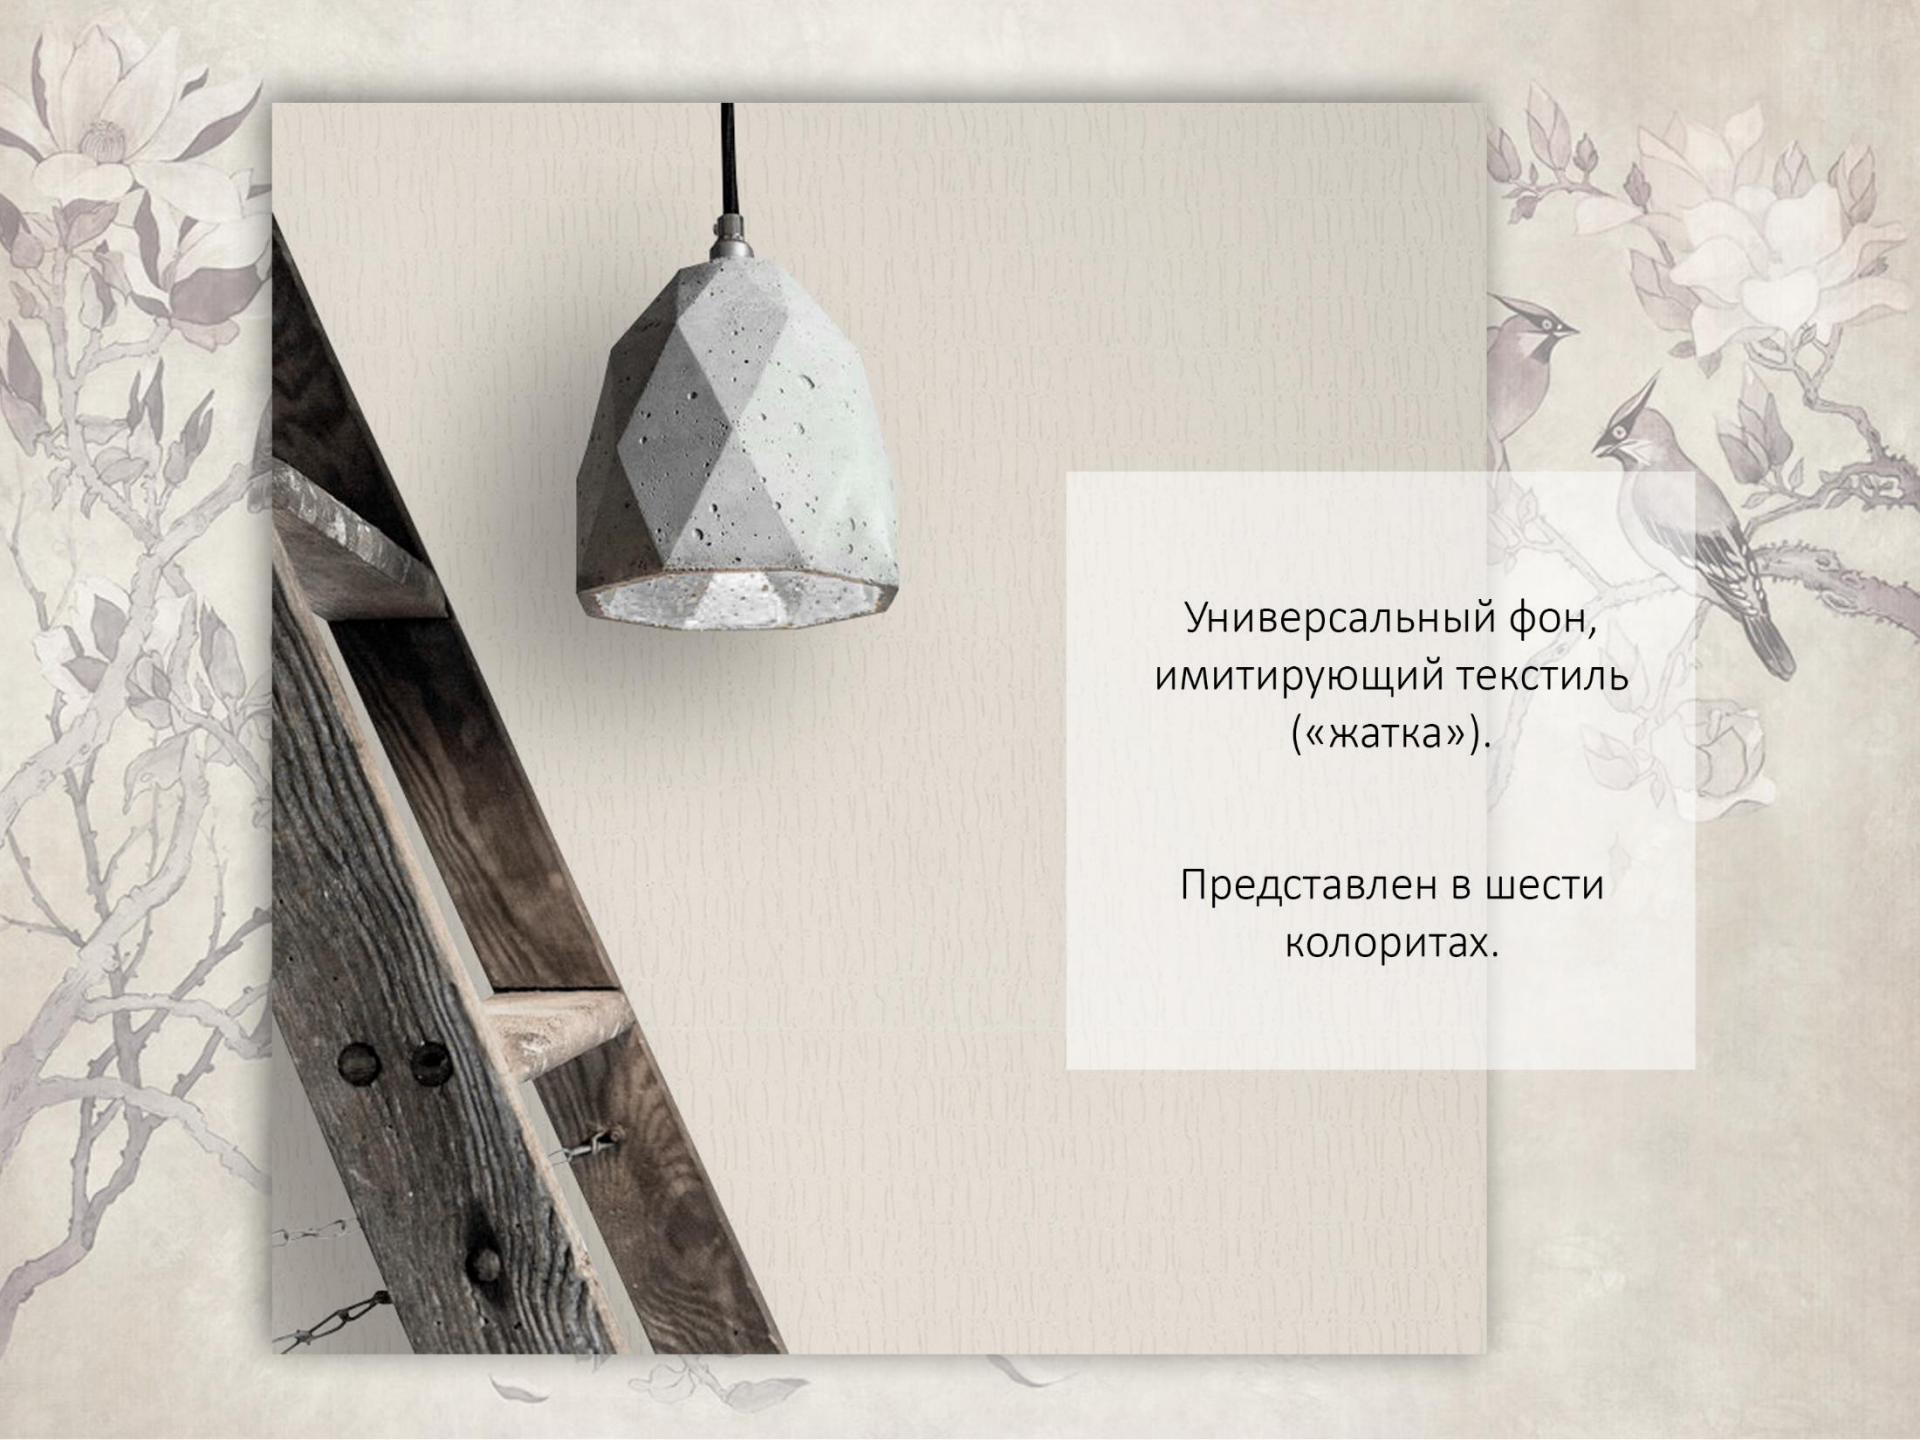

Универсальный фон,
имитирующий текстиль
(«жатка»).

Представлен в шести
колоритах.