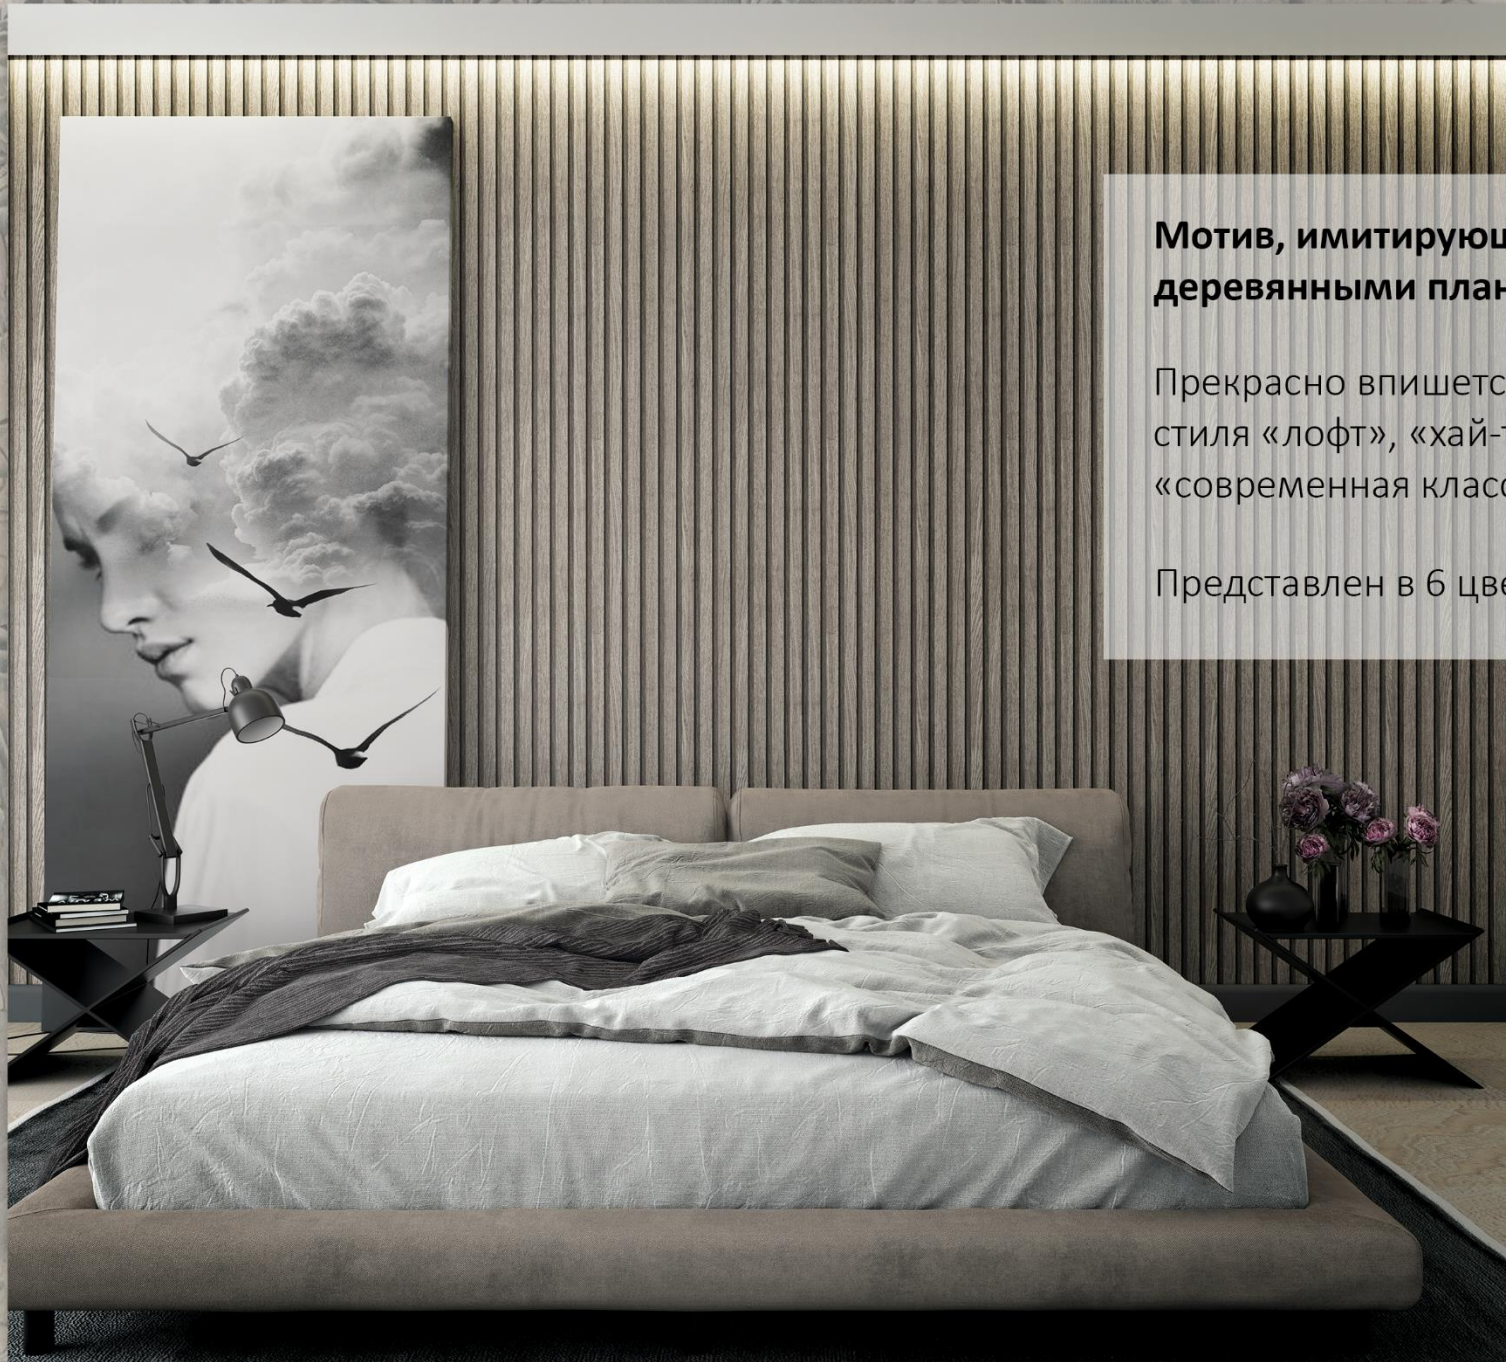

**Мотив, имитирующий обшивку
деревянными планками.**

Прекрасно впишется в интерьер
стиля «лофт», «хай-тек», «эко»,
«современная классика».

Представлен в 6 цветах.