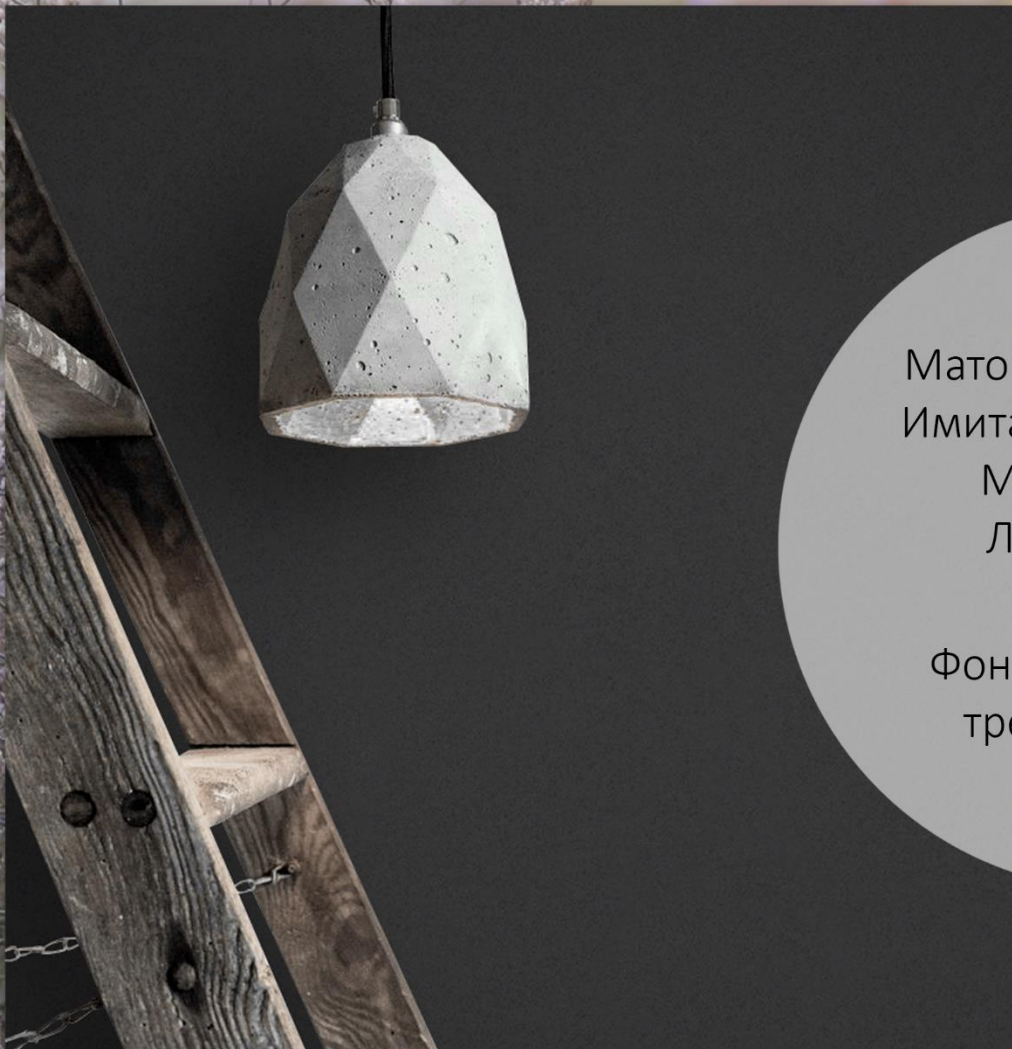

Матовая поверхность.
Имитация штукатурки.
Минимализм.
Лофт. Хай-тек.

Фон представлен в
трех колоритах.