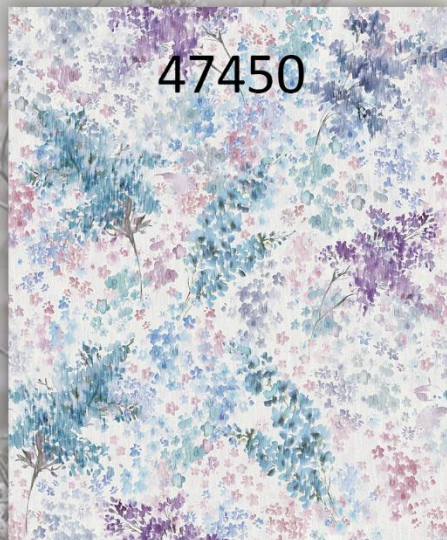

47450

47451

47453

47452