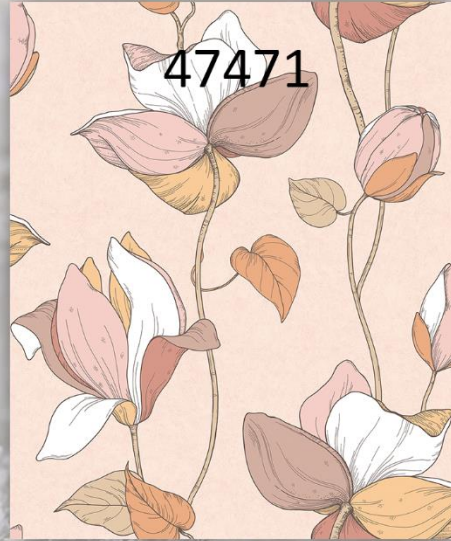

47474

47471

47473

47472