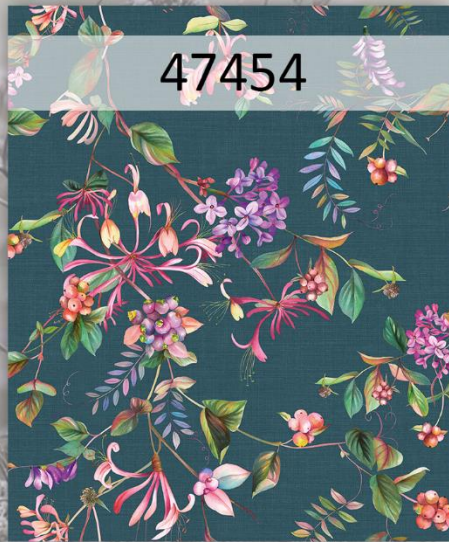

47454

47457

47455

47456