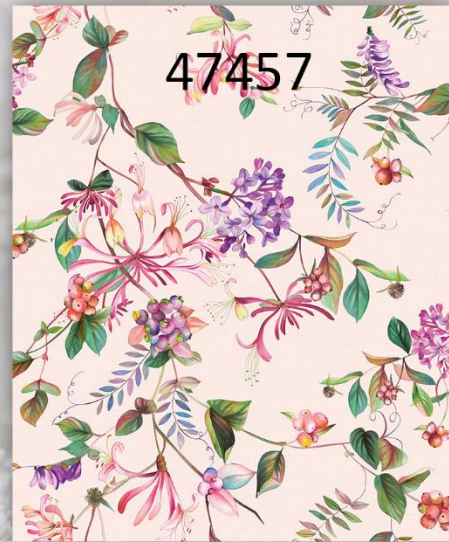

47454

47457

47455

47456