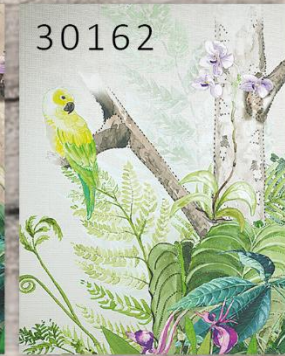

30163

30168

30167

30166

30160

30161

30162

The image features a close-up, vertical view of weathered wooden planks. The planks are arranged in a wavy, undulating pattern, creating a sense of movement and texture. The wood is a mix of light tan and brown tones, showing signs of age and wear. A prominent horizontal band of blue-painted wood runs across the center of the image, contrasting with the natural wood colors. The text "СПАСИБО ЗА ВНИМАНИЕ!" is overlaid on this blue band in a dark blue, sans-serif font.