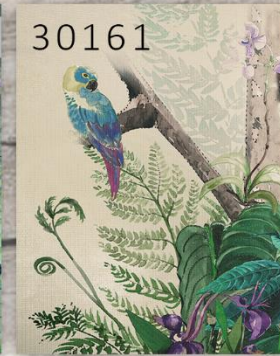

30163

30168

30167

30166

30160

30161

30162

The image features a close-up, vertical view of weathered wooden planks. The planks are arranged in a wavy, undulating pattern, creating a sense of movement and texture. The wood is a mix of light tan and brown tones, showing signs of age and wear. A prominent horizontal band of blue-painted wood runs across the center of the image, contrasting with the natural wood colors. The text "СПАСИБО ЗА ВНИМАНИЕ!" is overlaid on this blue band in a dark blue, sans-serif font.